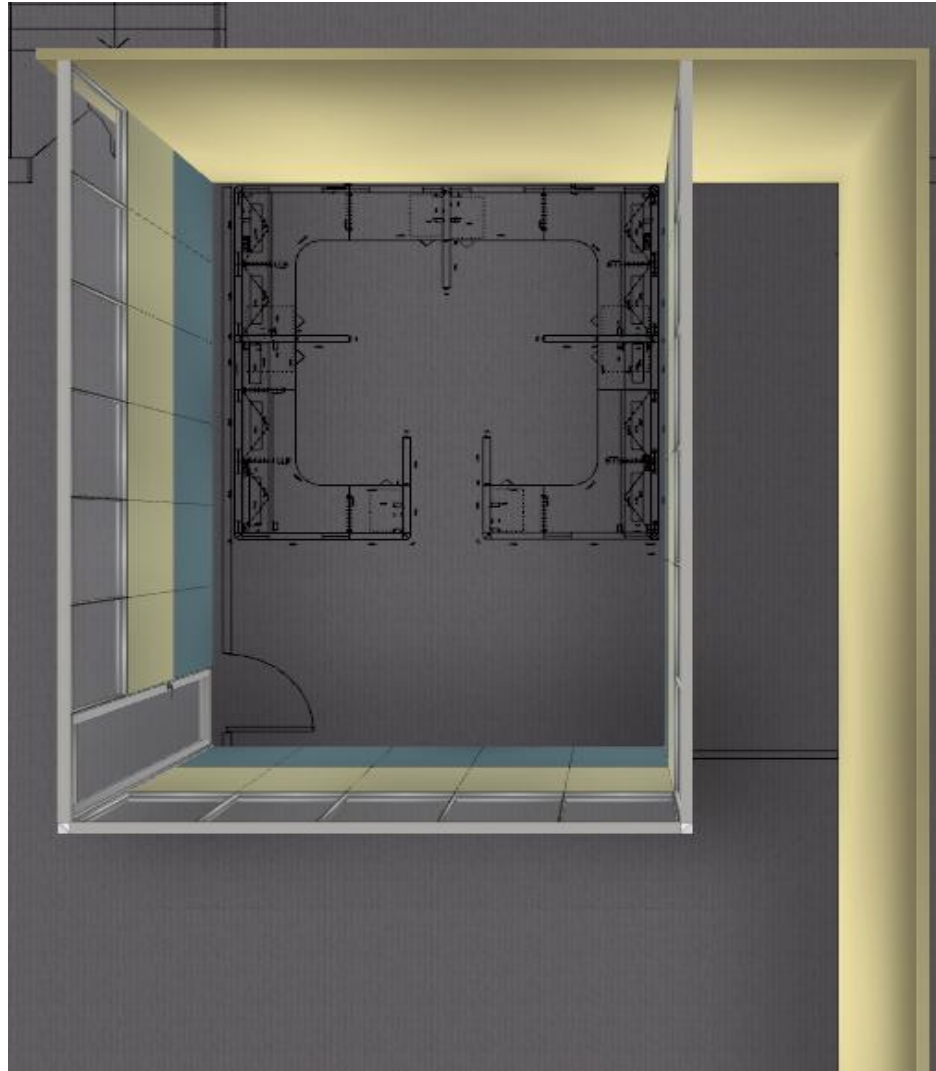

09.18.08 / 1200 hrs

RE: CPMCAS-FRC

Building 4470

DIRTT OFFICE

DIRTT

09.18.08 / 1200 hrs

RE: CPMCAS-FRC

Building 4470